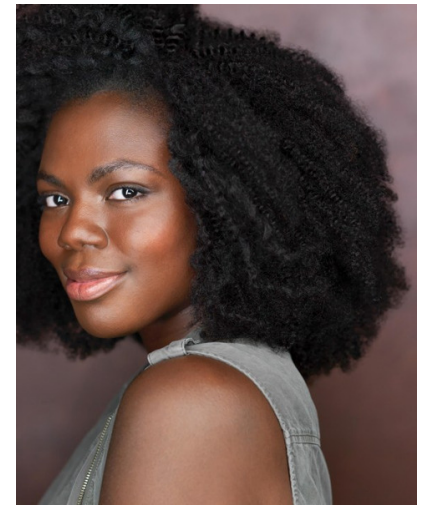

## Lucy Bandoh

© Jessica Osber

|             |   |             |                   |
|-------------|---|-------------|-------------------|
| Location    | <b>Paris, France, Greater London, New York, United States</b> | Eye colour  | <b>Brown</b>      |
| Height      | <b>165 cm</b>   | Hair colour | <b>Dark Brown</b> |
| Weight      | <b>80.50 kg</b>   | Hair length | <b>Mid Length</b> |
| Playing age | <b>19 - 35</b>  |             |                   |
| Appearance  | <b>African-American</b>                                       |             |                   |